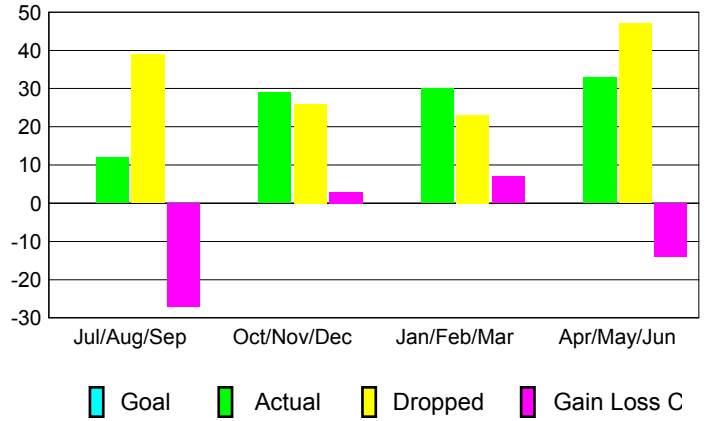

GMT: **ED LECIUS**

Location: **DELAWARE**

GMT CA: **1**

**CLUBS**

Month	New Club Goal	Actual New Clubs	Actual Dropped Clubs	Gain/Loss of Clubs
<b>2012-2013</b>				
Jul/Aug/Sep	0	0	0	0
Oct/Nov/Dec	0	0	0	0
Jan/Feb/Mar	0	0	0	0
Apr/May/June	0	0	0	0
<b>Totals</b>	<b>0</b>	<b>0</b>	<b>0</b>	<b>0</b>

**Club Results 2012-2013**

Goal, New, Dropped, Gain/Loss

**YTD Status Quo Clubs 2012-2013**

Status Quo Clubs Compared to Status Quo Members

**Club Gain/Loss 2012-2013**

**MEMBERSHIP**

Month	Net Memb Goal	Actual New Memb	Actual Dropped Memb	Gain/Loss of Memb
<b>2012-2013</b>				
Jul/Aug/Sep	0	12	39	-27
Oct/Nov/Dec	0	29	26	3
Jan/Feb/Mar	0	30	23	7
Apr/May/June	0	33	47	-14
<b>Totals</b>	<b>0</b>	<b>104</b>	<b>135</b>	<b>-31</b>

**Membership Results 2012-2013**

Goal, New, Dropped, Gain/Loss

**Gender Comparison 2012-2013**

**Membership Gain/Loss 2012-2013**