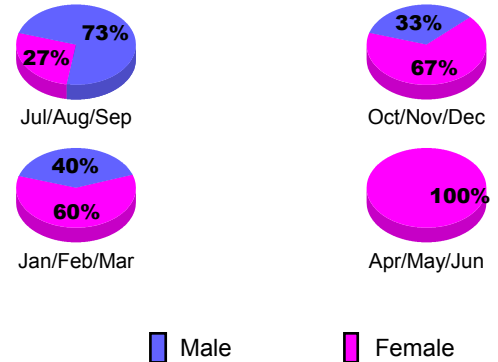

**Club Results 2012-2013**

Goal, New, Dropped, Gain/Loss

**YTD Status Quo Clubs 2012-2013**

Status Quo Clubs Compared to Status Quo Members

**Club Gain/Loss 2012-2013**

**MEMBERSHIP**

Month	Net Memb Goal	Actual New Memb	Actual Dropped Memb	Gain/Loss of Memb
<b>2012-2013</b>				
Jul/Aug/Sep	0	12	39	-27
Oct/Nov/Dec	0	29	26	3
Jan/Feb/Mar	0	30	23	7
Apr/May/June	0	33	47	-14
<b>Totals</b>	<b>0</b>	<b>104</b>	<b>135</b>	<b>-31</b>

**Membership Results 2012-2013**

Goal, New, Dropped, Gain/Loss

**Gender Comparison 2012-2013**

**Membership Gain/Loss 2012-2013**